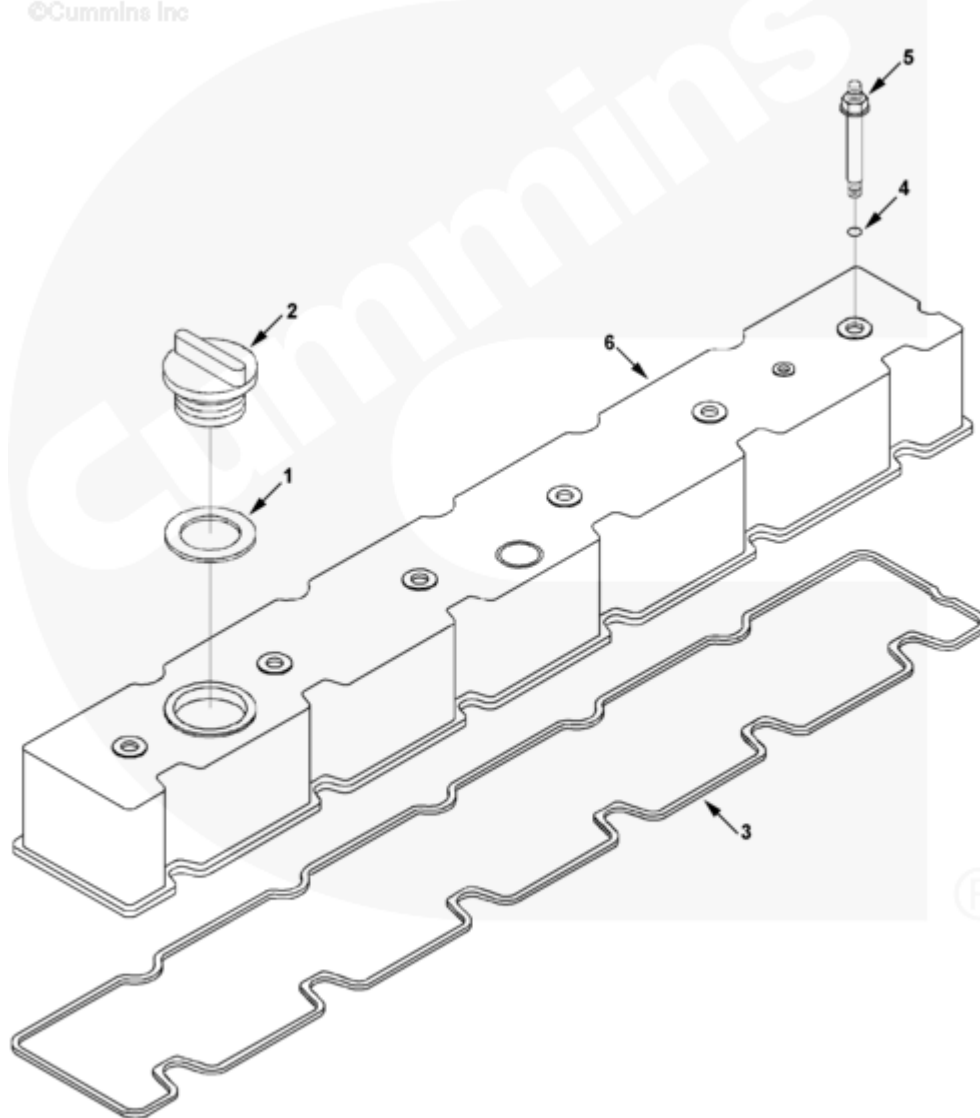

Parts Catalog - Option Detail

Electronic Parts Catalog - Option Detail				
Option	Group	Graphic	Film Card	Date
VC9073-01	03.01.1	vc921ga	Z	28-FEB-97
Engines	6C8.3, C GAS PLUS CM556, G8.3, G8.3 CM558, GTA8.3 CM558, ISC CM2150, ISC CM554, ISC CM850, ISC8.3 CM2250, ISC8.3 G CM2180 C101, ISL CM2150, ISL CM554, ISL CM850, ISL G CM2180, ISL8.9 CM2150 L110, ISL8.9 CM2880 L112, ISL9 CM2150 SN, ISL9 CM2250, ISL9 CM2350 L101, ISL9 CM2350 L111, ISLE4 CM850, L GAS PLUS CM556, L8.9, L8.9 L121, L8.9G CMOH2.0 L125B, L9 CM2350 L116B, L9 CM2350 L119B, L9 CM2350 L120C, L9 CM2350 L123B, L9.3 L105, L9.5 L117, L9N CM2380 L124B, QSC8.3 CM2250, QSC8.3 CM2880 C102, QSC8.3 CM554, QSC8.3 CM850(CM2850), QSL9 CM2250, QSL9 CM2250 L115, QSL9 CM2350 L102, QSL9 CM2350 L107, QSL9 CM2350 L118, QSL9 CM2350 L122, QSL9 CM554, QSL9 CM850(CM2850), QSL9 G CM558, QSL9 M CM2250 L106, QSL9.3 CM2880 L113			

vc921ga

Cart	Ref No	Part Number	Part Description	Required	Remarks
View My Cart					
		VC9073-01	Valve Cover		
					Family: C Series
					Cylinders: 6
					Oil Fill Cylinder: Between 1
					& 2
					Noise Supression Provision:
					No
					Breather Location: Between 3
					& 4
					Fuel Type: Diesel
					Breather Mounting:
					22.26 mm diameter
					Structure Code: 02 EBM
<input type="checkbox"/>	1	3902466	Rectangular Ring Seal	1	
<input type="checkbox"/>	2	3902468	Filler Cap	1	
<input type="checkbox"/>	3	3905449	Rocker Lever Cover Seal	1	
<input type="checkbox"/>	4	3910824	O-Ring Seal	6	9.25 x 1.78
<input type="checkbox"/>	5	3916585	Hexagon Flange Head Cap Screw	6	M8 x 1.25 x 56
<input type="checkbox"/>	6	3930903	Valve Cover	1	